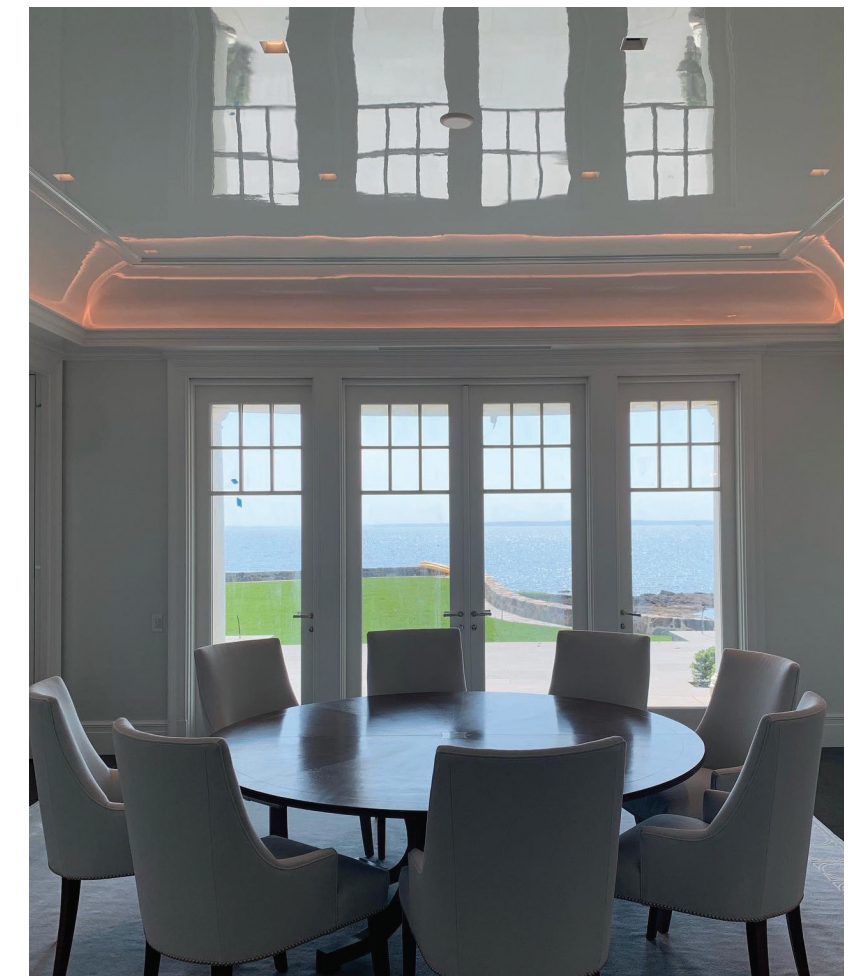

Paint & Light Creating Texture

**SHORELINE
PAINTING**

shorelinepaintingct.com

For this home in Greenwich—which was designed by Lynn Morgan Design—the team at Shoreline Painting was able to do something particularly cool in the dining room: The color of the room was based on a certain fabric, and they were able to create a custom-made paint color to match.